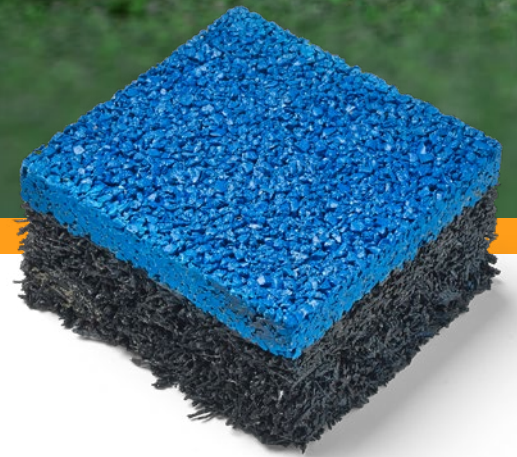

Quality materials and installation

SpectraTurf sources the highest quality materials, originating in the U.S.A. Our experienced installers are experts in making poured-in-place playground safety surfaces come alive; from simple designs to unique and detailed ideas from clients. More importantly, our quality installations last. We pride ourselves on mobilizing quickly, building projects right, on time and on budget. We stand behind our work with professional service, and helpful support before, during, and after installation.

us from the competition

Project Management

- Ensures excellent communication with customers and installation teams.

Installation

- Highly-trained
- Direct employees
- Excellent quality