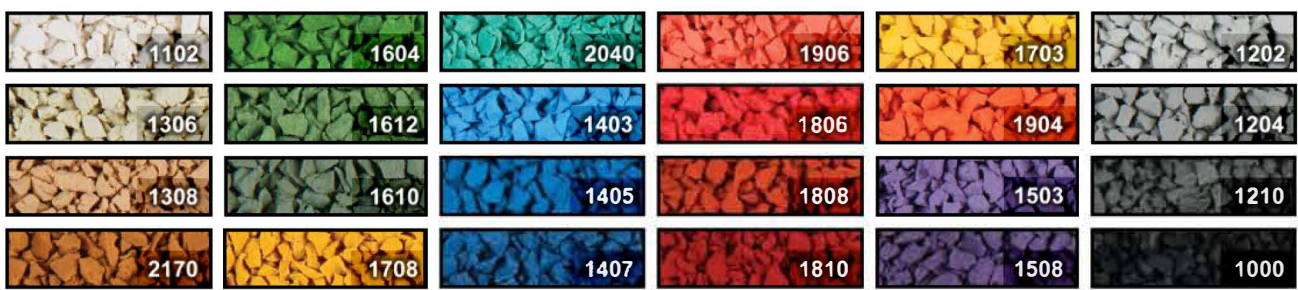

EPDM Topped Tiles

(Custom EPDM topped tiles available in both SBE and SBW series)

*Colors may differ slightly from above due to photo reproduction process.