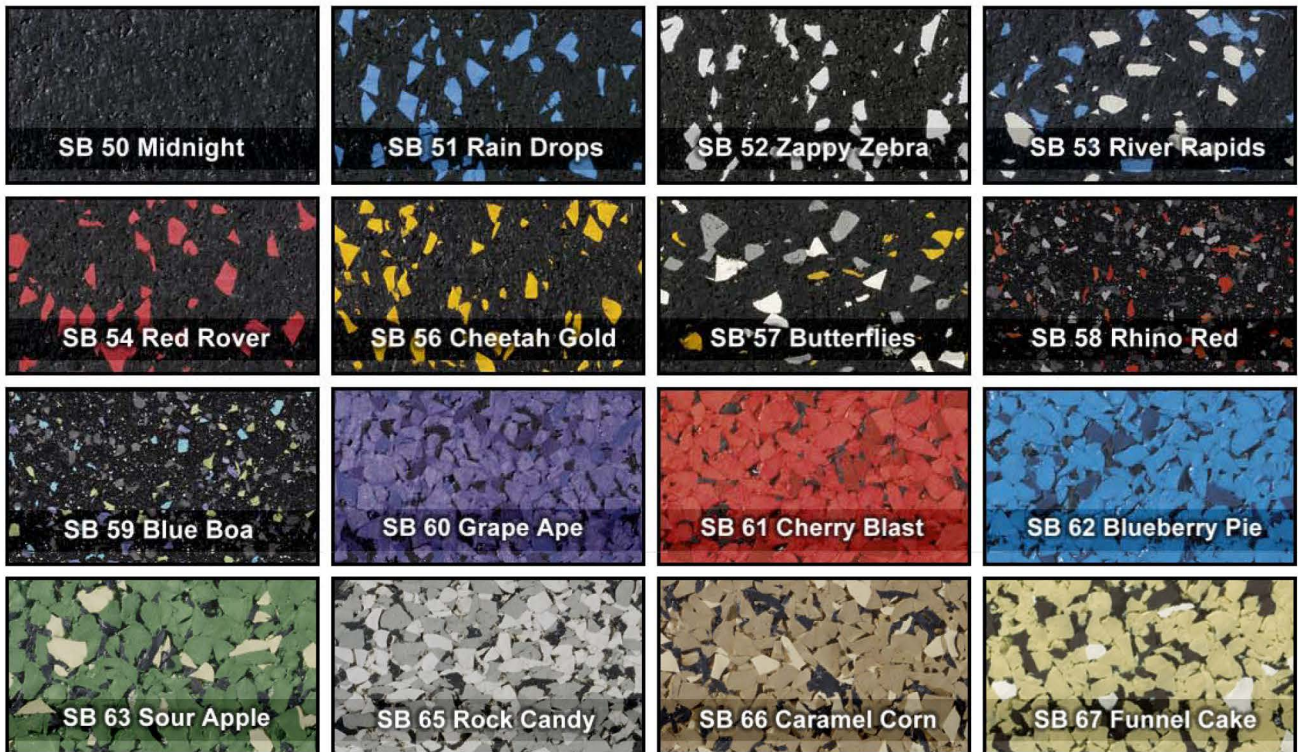

## SpectraBound Standard Colors

### Pigmented Colors

(\*denotes color available in SBW series only)

### Ultra Topped Tiles

(Ultra tiles available in SBE series only)

### EPDM Topped Tiles

(Custom EPDM topped tiles available in both SBE and SBW series)

\*Colors may differ slightly from above due to photo reproduction process.