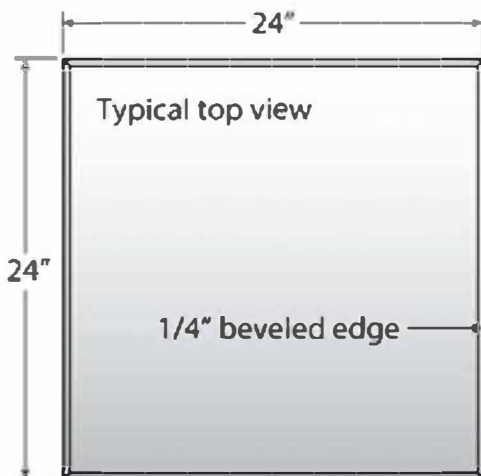

SpectraBound Tile Edge Details

Manufacturer	Model #	Product Line	Product Description	Thickness Ht Ratio
SpectraTurf	SB6E	SpectraBound Safety Surfacing Tiles	SpectraBound	2.25" / 6'
SpectraTurf	SB6EU	SpectraBound Safety Surfacing Tiles	SpectraBound Ultra	2.25" / 6'
SpectraTurf	SB6W	SpectraBound Safety Surfacing Tiles	SpectraBound	2.5" / 6'
SpectraTurf	SB8E	SpectraBound Safety Surfacing Tiles	SpectraBound	3.75" / 8'
SpectraTurf	SB8EU	SpectraBound Safety Surfacing Tiles	SpectraBound Ultra	3.75" / 8'
SpectraTurf	SB8W	SpectraBound Safety Surfacing Tiles	SpectraBound	3.5" / 8'
SpectraTurf	SB10W	SpectraBound Safety Surfacing Tiles	SpectraBound	3.75" / 10'

Side view 2.25" and 2.5" thick tile and ramp

Side view 3.5" and 3.75" thick tile and ramp