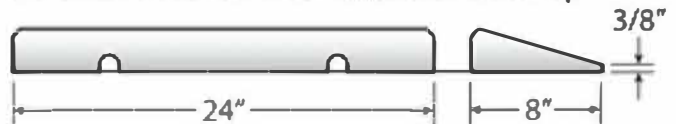

SpectraBound Tile Edge Details

Manufacturer	Model #	Product Line	Product Description	Thickness Ht Ratio
SpectraTurf	SB6E	SpectraBound Safety Surfacing Tiles	SpectraBound	2.25" / 6'
SpectraTurf	SB6EU	SpectraBound Safety Surfacing Tiles	SpectraBound Ultra	2.25" / 6'
SpectraTurf	SB6W	SpectraBound Safety Surfacing Tiles	SpectraBound	2.5" / 6'
SpectraTurf	SB8E	SpectraBound Safety Surfacing Tiles	SpectraBound	3.75" / 8'
SpectraTurf	SB8EU	SpectraBound Safety Surfacing Tiles	SpectraBound Ultra	3.75" / 8'
SpectraTurf	SB8W	SpectraBound Safety Surfacing Tiles	SpectraBound	3.5" / 8'
SpectraTurf	SB10W	SpectraBound Safety Surfacing Tiles	SpectraBound	3.75" / 10'

Side view 2.25" and 2.5" thick tile and ramp

Side view 3.5" and 3.75" thick tile and ramp