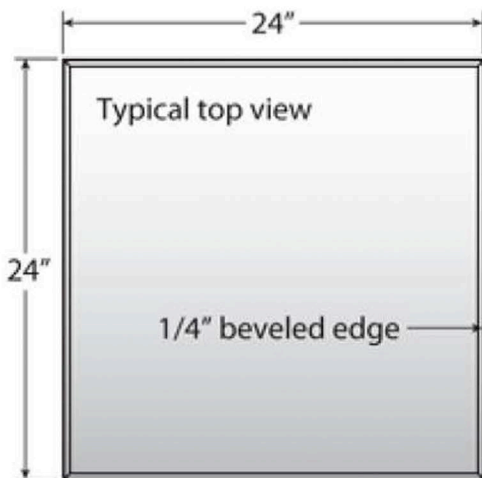

## SpectraBound Tile Edge Details

Manufacturer	Model #	Product Line	Product Description	Thickness Ht Ratio
SpectraTurf	SB6E	SpectraBound Safety Surfacing Tiles	SpectraBound	2.25" / 6'
SpectraTurf	SB6EU	SpectraBound Safety Surfacing Tiles	SpectraBound Ultra	2.25" / 6'
SpectraTurf	SB6W	SpectraBound Safety Surfacing Tiles	SpectraBound	2.5" / 6'
SpectraTurf	SB8E	SpectraBound Safety Surfacing Tiles	SpectraBound	3.75" / 8'
SpectraTurf	SB8EU	SpectraBound Safety Surfacing Tiles	SpectraBound Ultra	3.75" / 8'
SpectraTurf	SB8W	SpectraBound Safety Surfacing Tiles	SpectraBound	3.5" / 8'
SpectraTurf	SB10W	SpectraBound Safety Surfacing Tiles	SpectraBound	3.75" / 10'

Side view 2.25" and 2.5" thick tile and ramp

Side view 3.5" and 3.75" thick tile and ramp